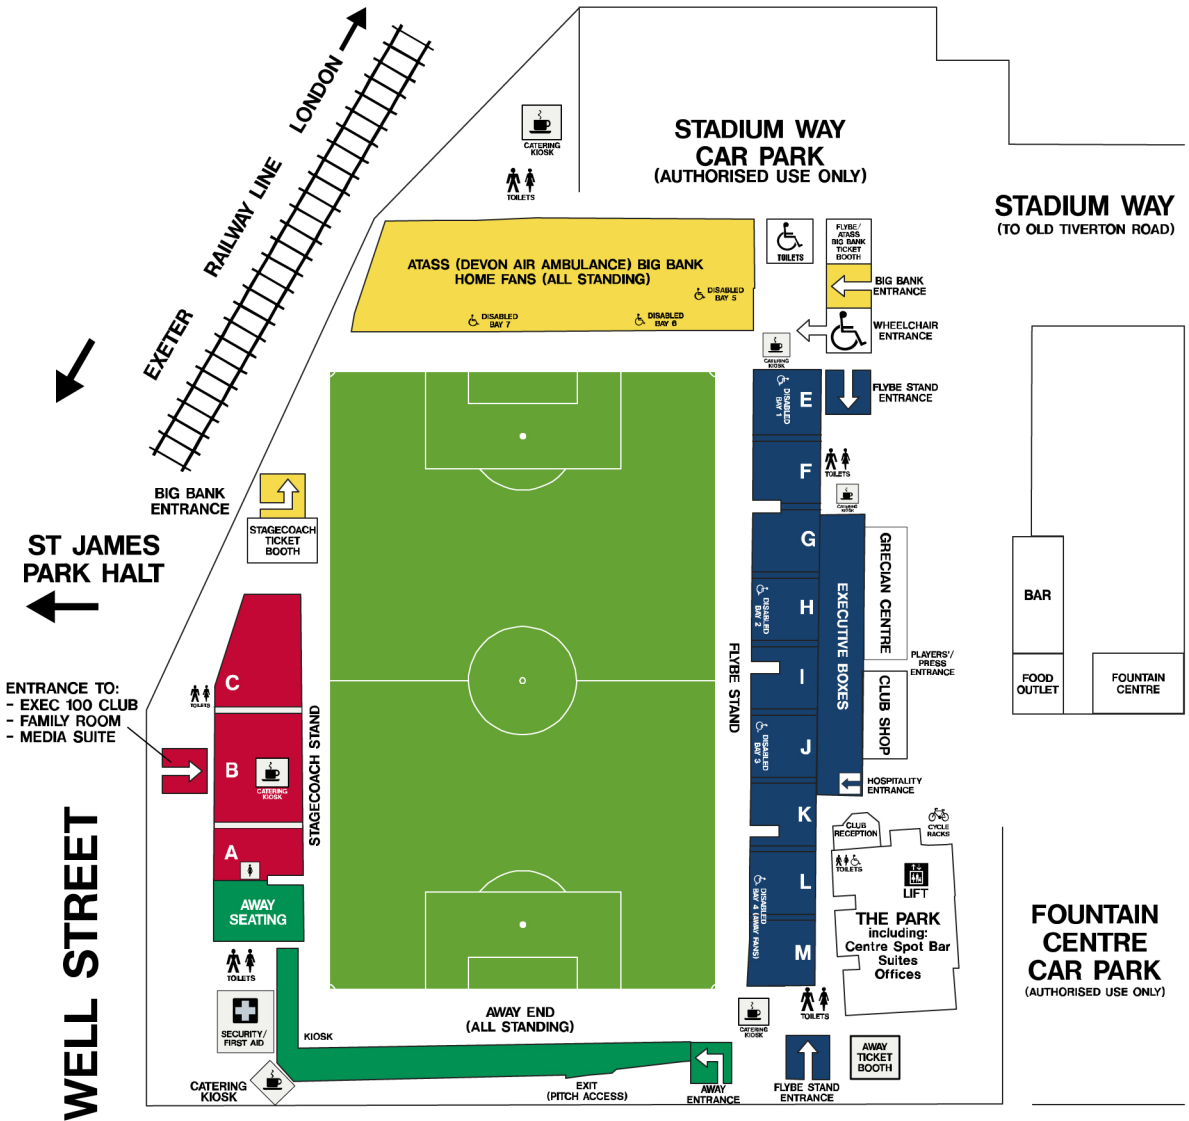

Welcome to:

exeter city 
football club

Stadium Plan

ST. JAMES ROAD

TO OLD TIVERTON ROAD
- CITY CENTRE
- PUBLIC CAR PARKS
- BUS STATION (5 Mins)

*This board was kindly financed
by Grecian Goal pledgers*

signed up by:
SIGNS EXPRESS
creating signs that create business